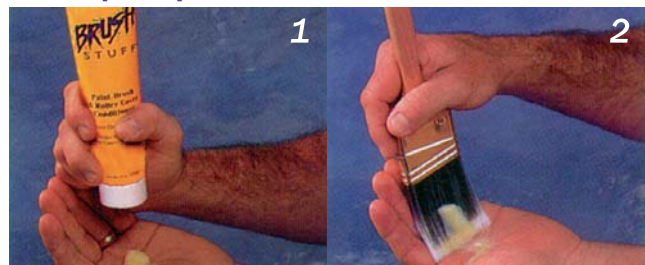

Four simple steps

FIRST APPLICATION

1. Squeeze small amount of Brush Stuff onto the palm of the hand.
2. Work Brush Stuff thoroughly into the brush or roller.